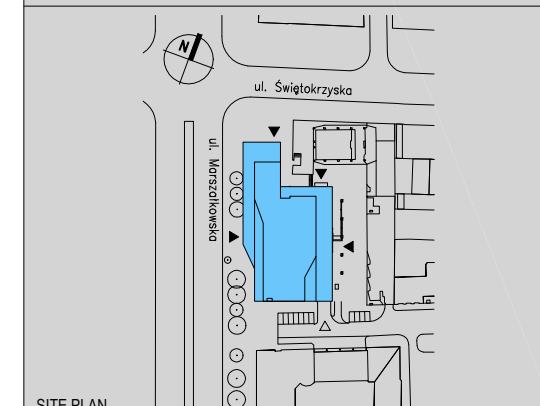

# CENTRUM MARSZAŁKOWSKA - ul. Marszałkowska 126/134, 00-008 Warsaw

FLOORPLAN  
FLOOR 7

**LIEBRECHT & WOOD**  
A DIFFERENT VISION ON REAL ESTATE

VISUALIZATION

CROSS SECTION

SITE PLAN

For more information on leasing, contact:  
Liebrecht & wood Poland Sp. z o.o., Plac Konesera 8, 03-736 Warsaw, Poland,  
tel.: +48 22 128 44 44, [www.liebrecht-wood.com](http://www.liebrecht-wood.com), email: [info@liebrecht-wood.com](mailto:info@liebrecht-wood.com)