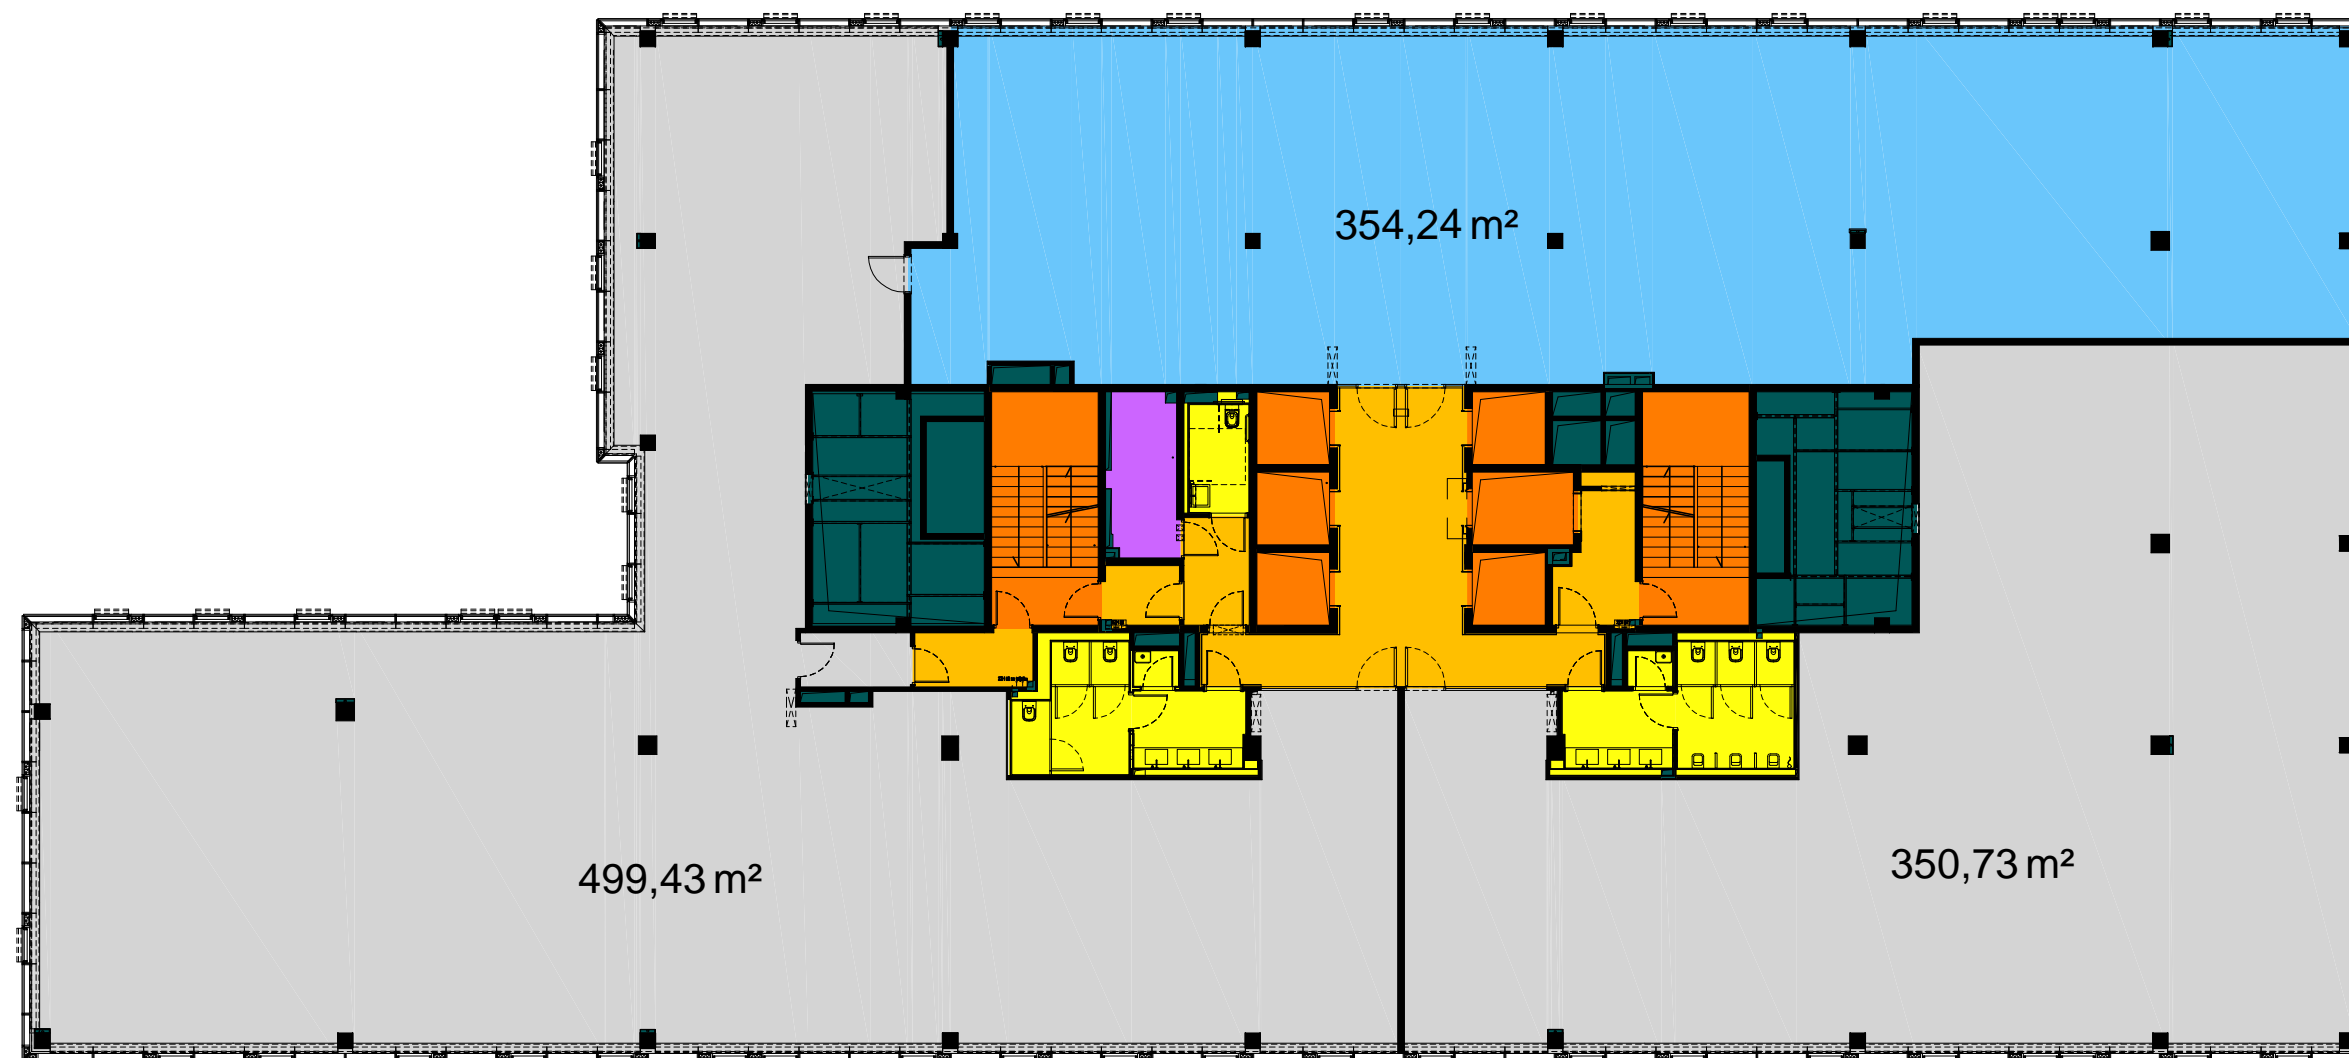

# CENTRUM MARSZAŁKOWSKA - ul. Marszałkowska 126/134, 00-008 Warsaw

FLOORPLAN  
FLOOR 7

**LIEBRECHT & WOOD**  
A DIFFERENT VISION ON REAL ESTATE

VISUALIZATION

CROSS SECTION

SITE PLAN

For more information on leasing, contact:  
Liebrecht & wood Poland Sp. z o.o., Plac Konesera 8, 03-736 Warsaw, Poland,  
tel.: +48 22 128 44 44, [www.liebrecht-wood.com](http://www.liebrecht-wood.com), email: [info@liebrecht-wood.com](mailto:info@liebrecht-wood.com)