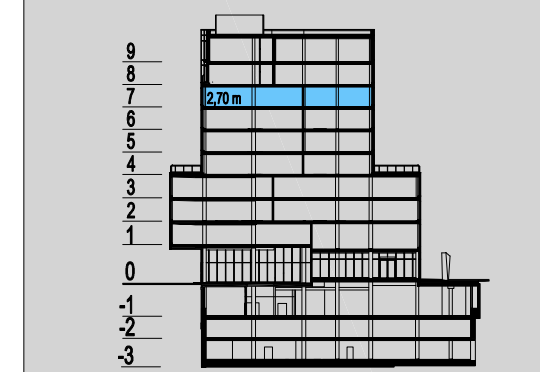

# CENTRUM MARSZAŁKOWSKA - ul. Marszałkowska 126/134, 00-008 Warsaw

FLOORPLAN  
FLOOR 7

**LIEBRECHT & WOOD**  
A DIFFERENT VISION ON REAL ESTATE

VISUALIZATION

CROSS SECTION

SITE PLAN

For more information on leasing, contact:  
Liebrecht & wood Poland Sp. z o.o., Plac Konesera 8, 03-736 Warsaw, Poland,  
tel.: +48 22 128 44 44, [www.liebrecht-wood.com](http://www.liebrecht-wood.com), email: [info@liebrecht-wood.com](mailto:info@liebrecht-wood.com)