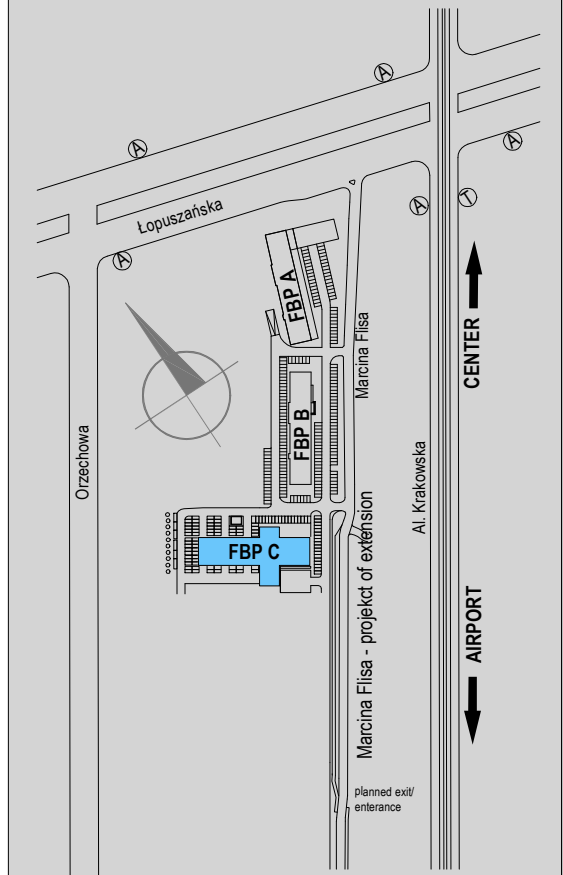

FLANDERS BUSINESS PARK C - Marcina Flisa 6, 02-247 Warsaw

PLAN POMIESZCZEŃ
Parter

LIEBRECHT & WOOD
A DIFFERENT VISION ON REAL ESTATE

VIZUALIZATION

CROSS SECTION

SITE PLAN

Kontakt w sprawach wynajmu:
Liebrecht & wood Poland Sp. z o.o., Plac Konesera 8, Centrum Praskie Koneser, 03-736 Warsaw, Poland
tel.: +48 22 128 44 44, www.liebrecht-wood.com, email: info@liebrecht-wood.com