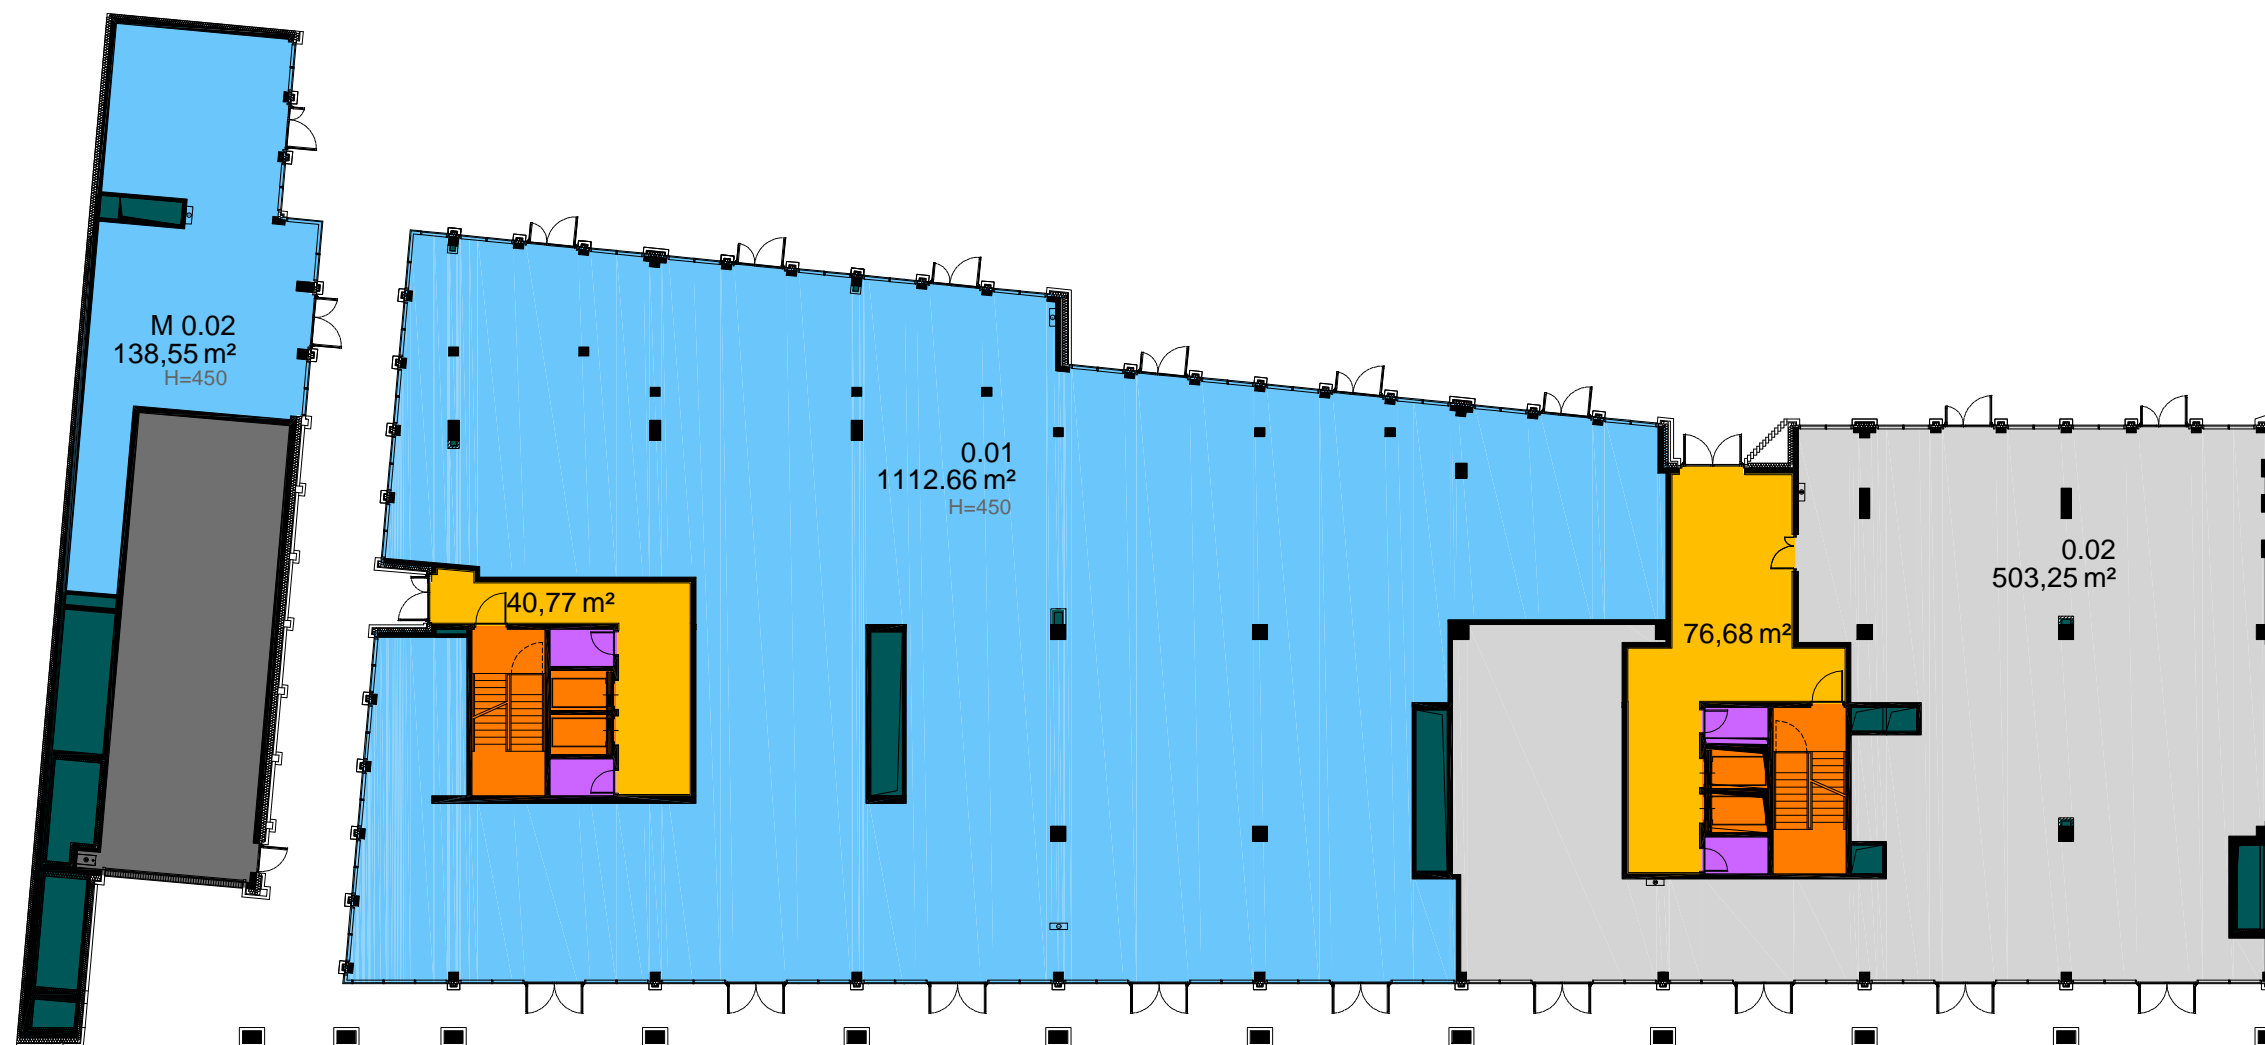

# CENTRUM PRASKIE KONESER M - Plac Konesera, 03-736 Warsaw

FLOORPLAN  
GROUND FLOOR

LIEBRECHT & WOOD  
A DIFFERENT VISION ON REAL ESTATE

VISUALIZATION

CROSS SECTION

SITE PLAN

For more information on leasing, contact:  
Liebrecht & wood Poland Sp. z o.o., Plac Konesera 8, 03-736 Warsaw, Poland,  
tel.: +48 22 128 44 44, [www.liebrecht-wood.com](http://www.liebrecht-wood.com), email: [info@liebrecht-wood.com](mailto:info@liebrecht-wood.com)