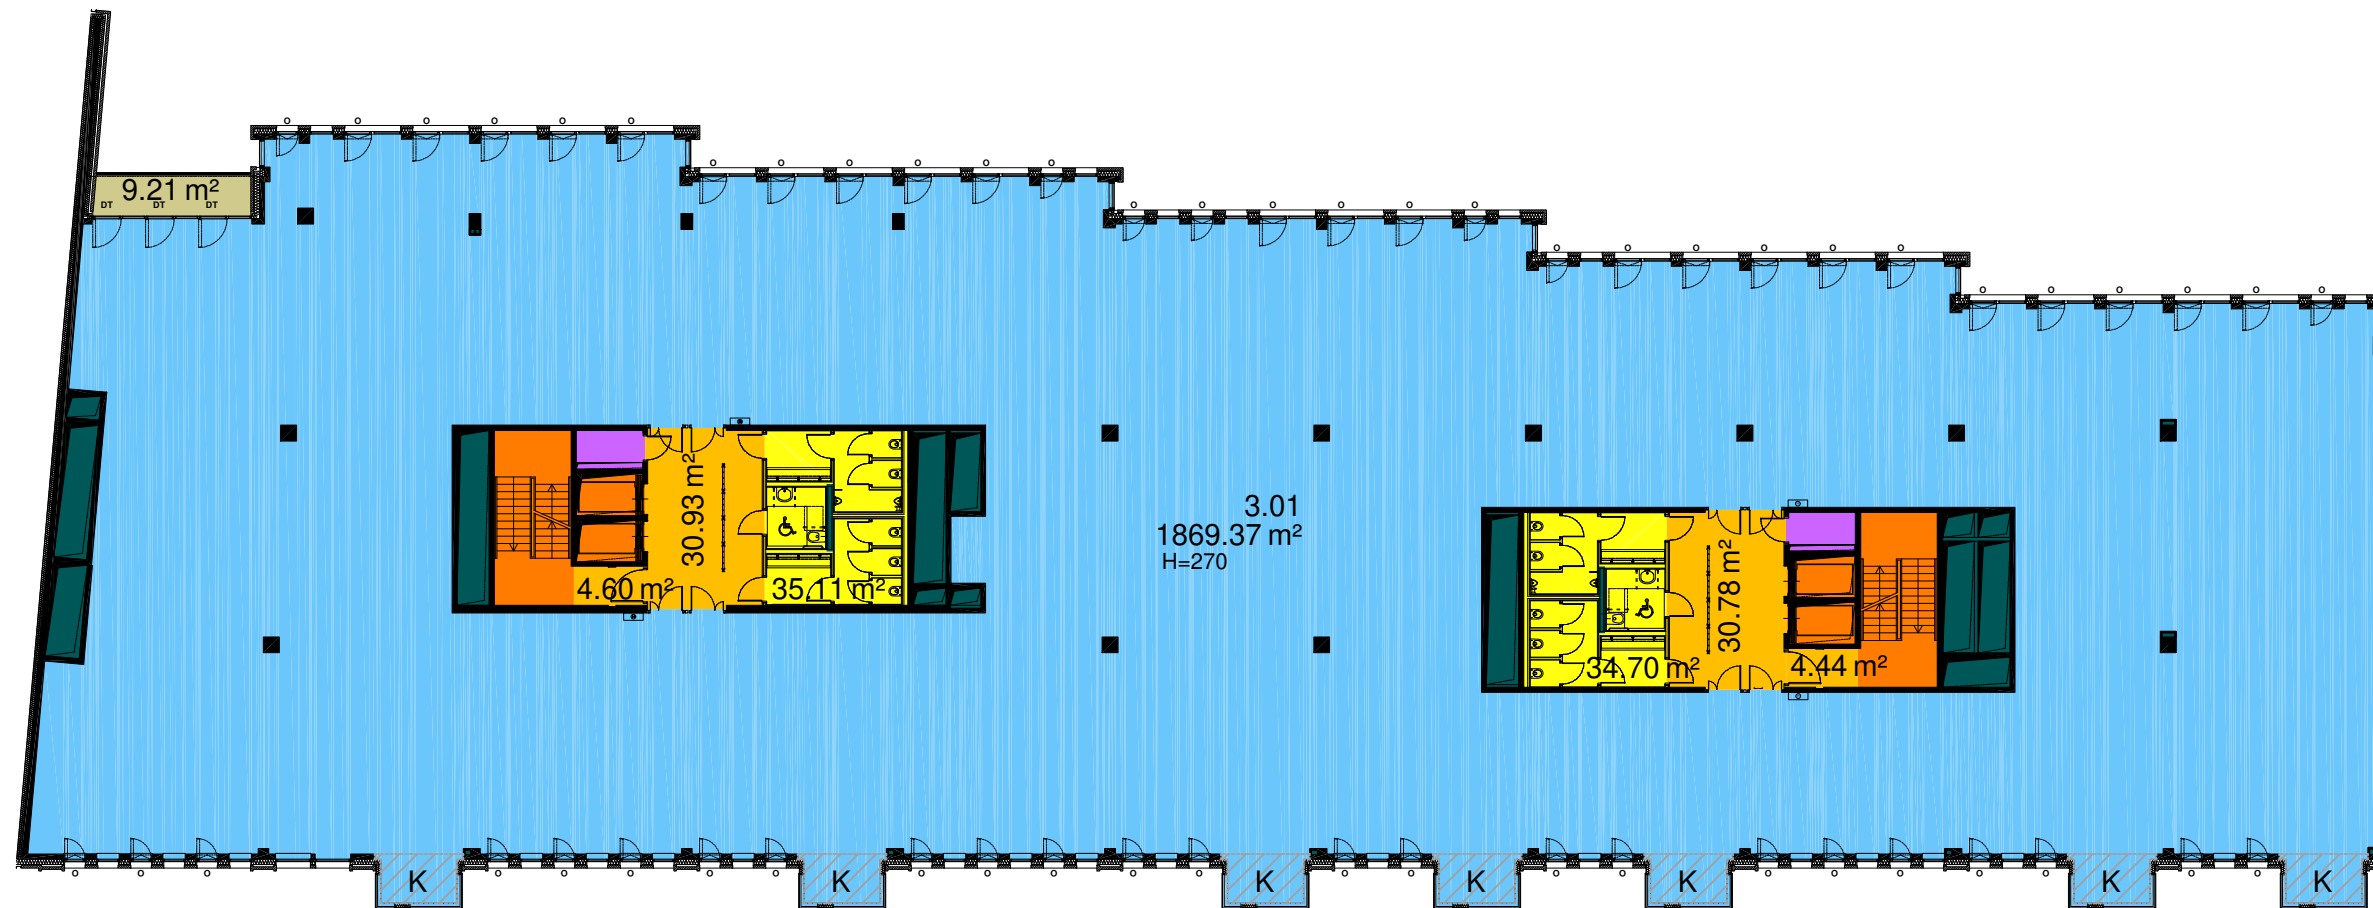

CENTRUM PRASKIE KONESER M - Plac Konesera, 03-736 Warsaw

FLOORPLAN
FLOOR 3

LIEBRECHT & WOOD
A DIFFERENT VISION ON REAL ESTATE

VISUALIZATION

CROSS SECTION

WINDOWS
AND DOORS
SCHEMES:

DT - TERRACE DOOR /
DT - OKNO TARASOWE

O - TILT & TURN WINDOW /
O - OKNO UCHYLNE

TERRACE

K AREA OF LIMITED HEIGHT 220 cm

SITE PLAN

For more information on leasing, contact:
Liebrecht & wood Poland Sp. z o.o., Plac Konesera 8, 03-736 Warsaw, Poland,
tel.: +48 22 128 44 44, www.liebrecht-wood.com, email: info@liebrecht-wood.com