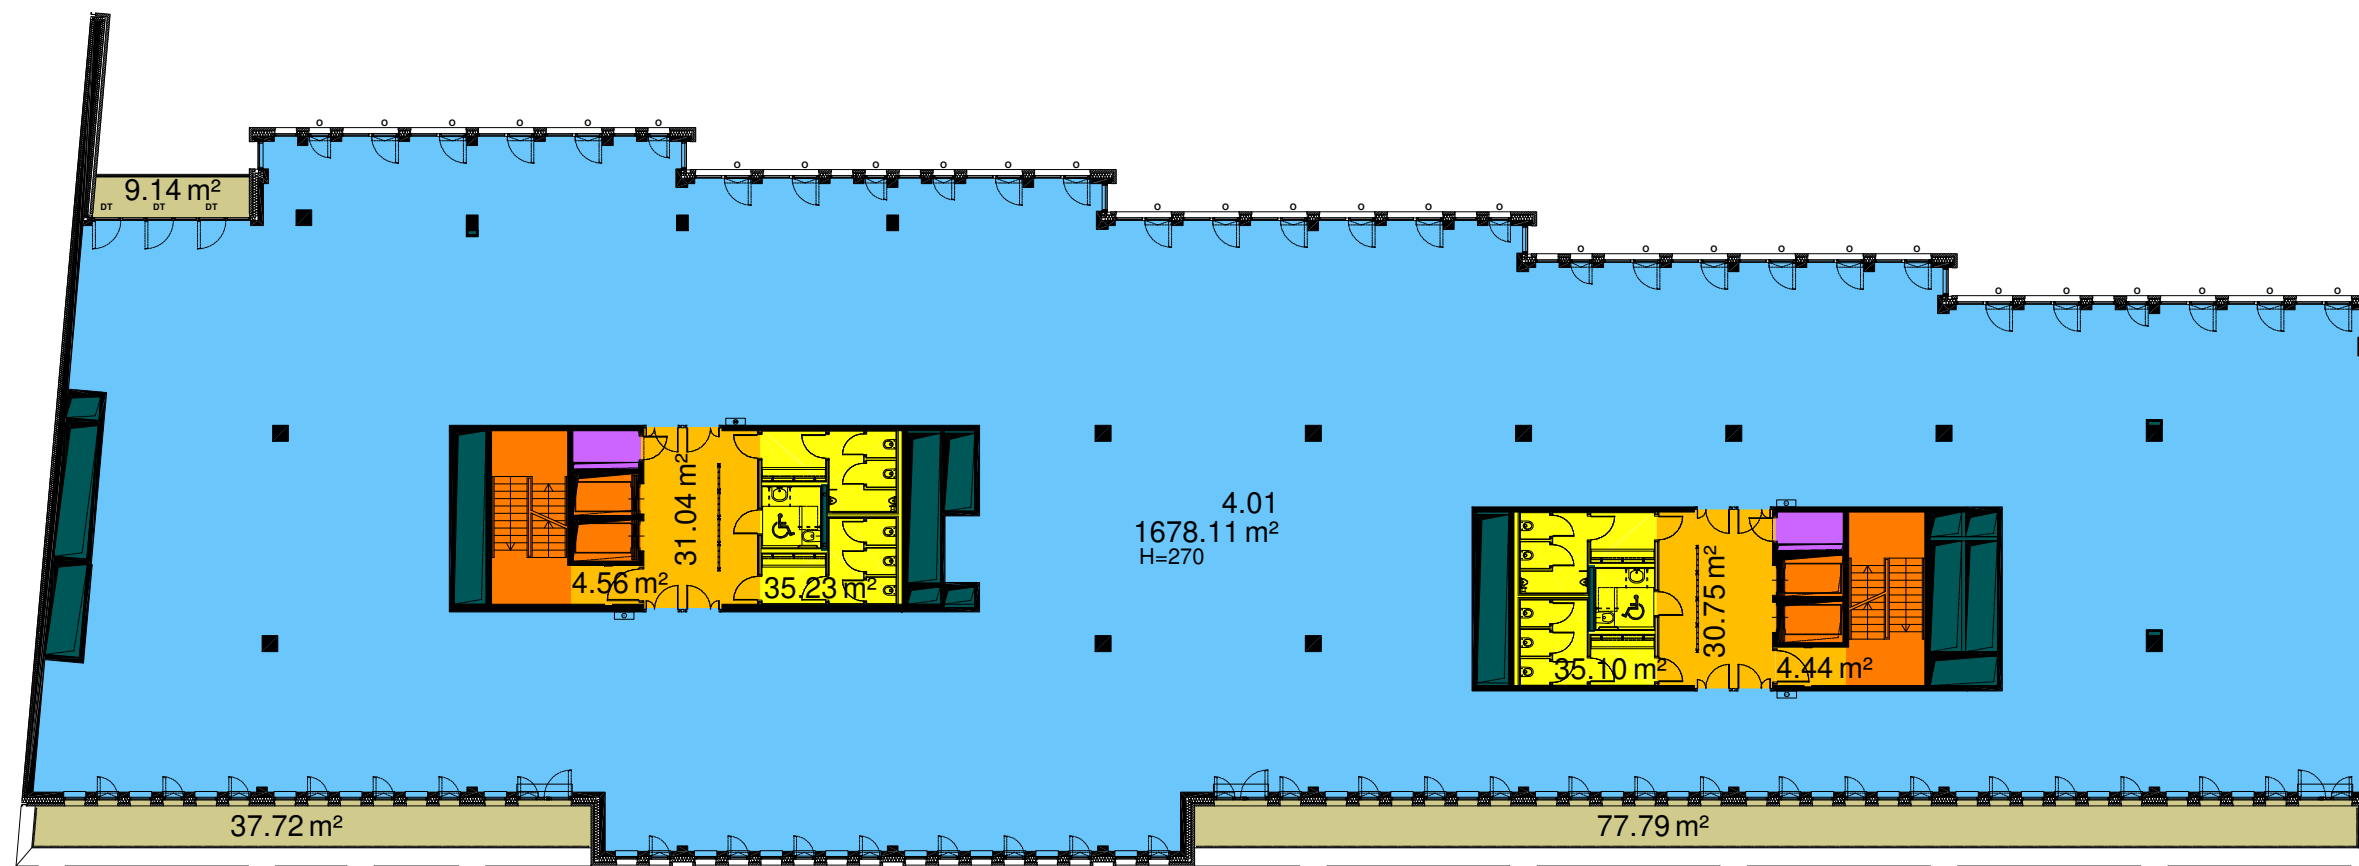

CENTRUM PRASKIE KONESER M - Plac Konesera, 03-736 Warsaw

FLOORPLAN
FLOOR 4

WINDOWS
AND DOORS
SCHEMES:

VISUALIZATION

CROSS SECTION

SITE PLAN

For more information on leasing, contact:
Liebrecht & wood Poland Sp. z o.o., Plac Konesera 8, 03-736 Warsaw, Poland,
tel.: +48 22 128 44 44, www.liebrecht-wood.com, email: info@liebrecht-wood.com