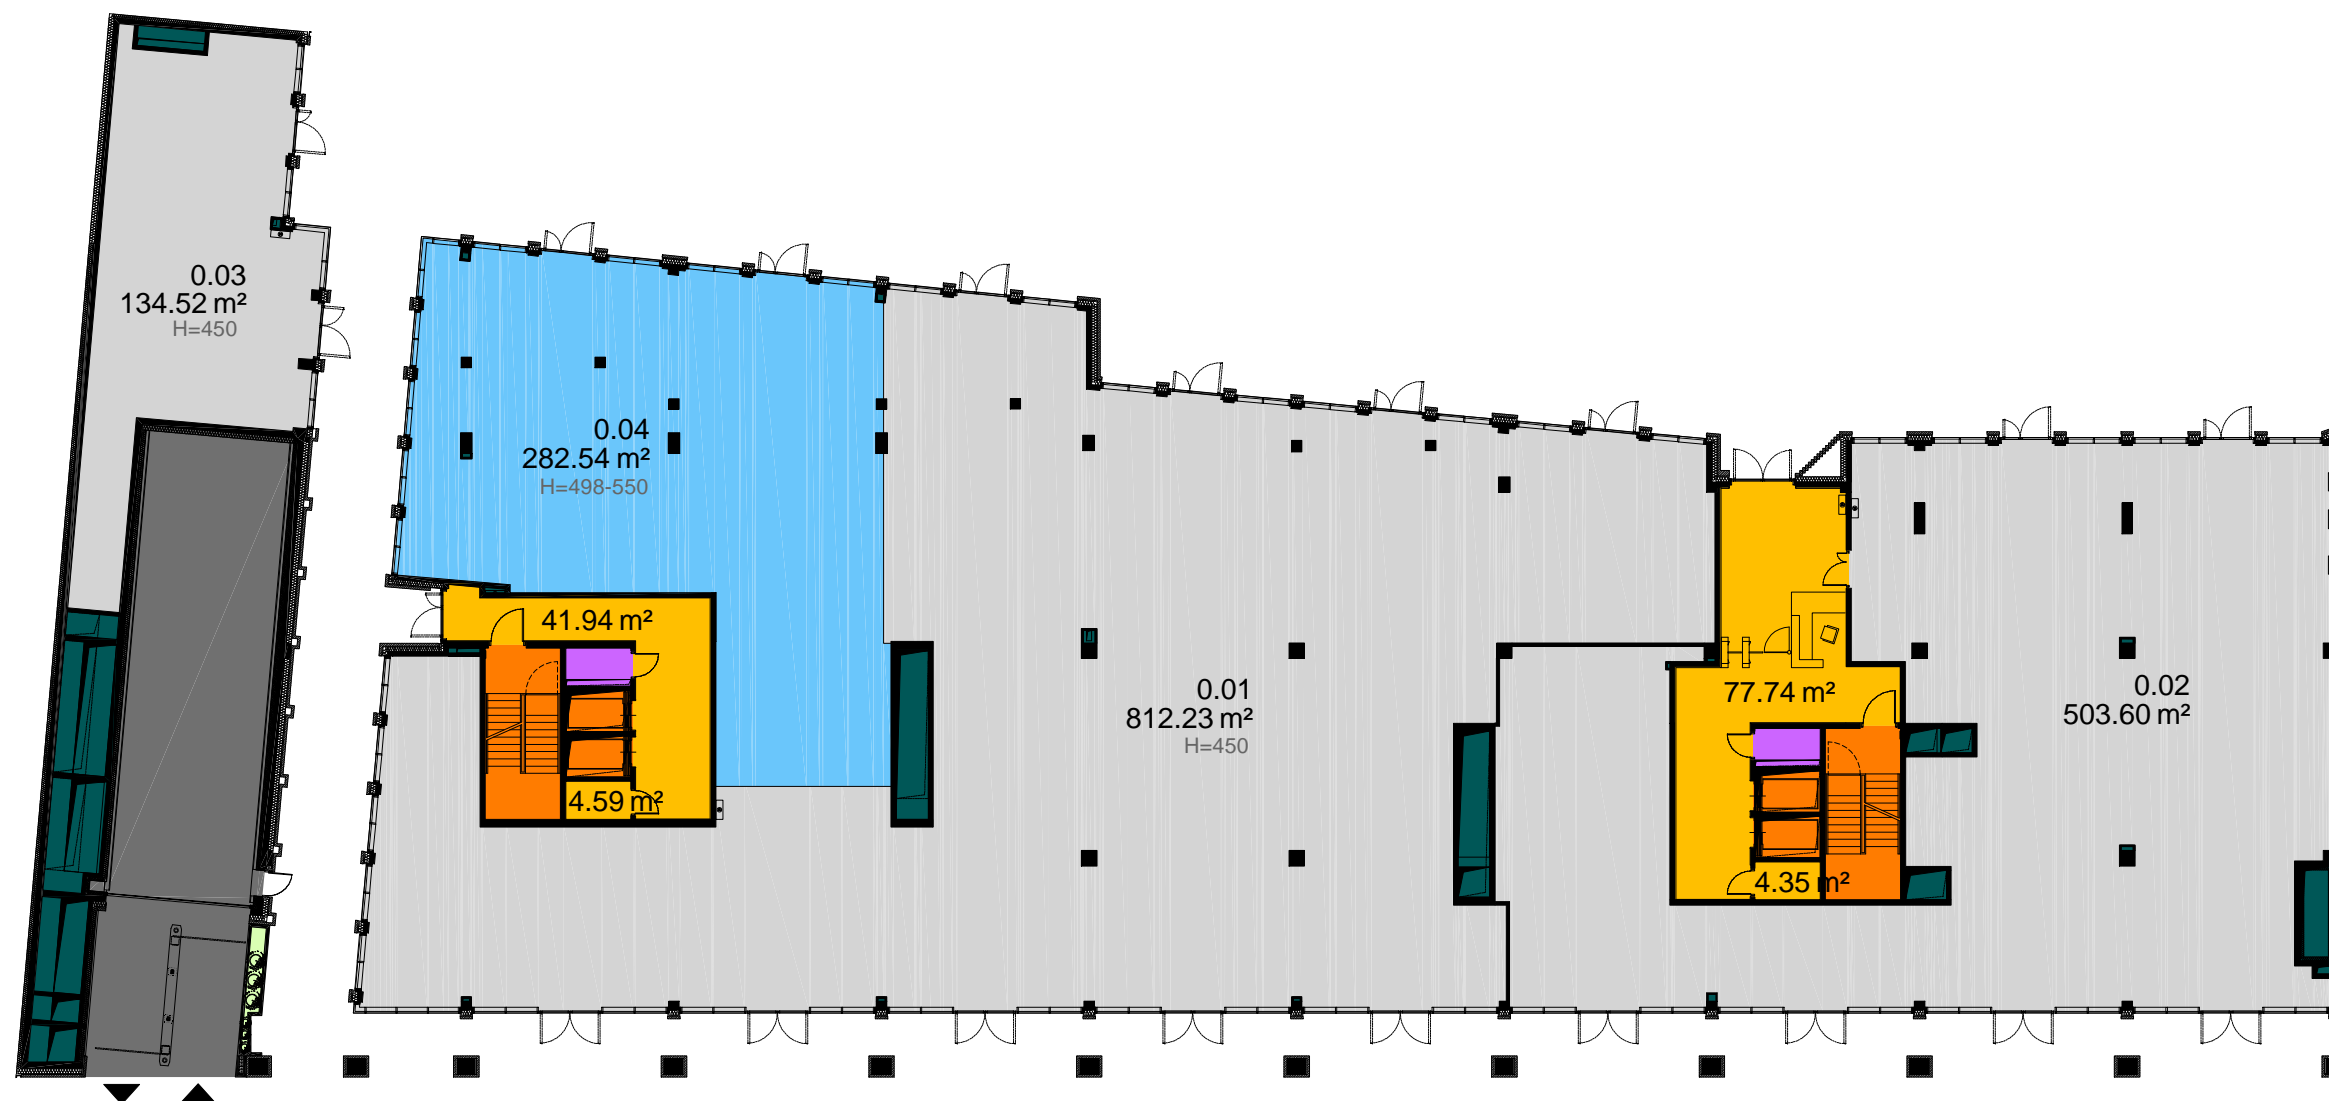

CENTRUM PRASKIE KONESER M - Plac Konesera, 03-736 Warsaw

FLOORPLAN
GROUND FLOOR

LIEBRECHT & WOOD
A DIFFERENT VISION ON REAL ESTATE

VISUALIZATION

CROSS SECTION

SITE PLAN

For more information on leasing, contact:
Liebrecht & wood Poland Sp. z o.o., Plac Konesera 8, 03-736 Warsaw, Poland,
tel.: +48 22 128 44 44, www.liebrecht-wood.com, email: info@liebrecht-wood.com