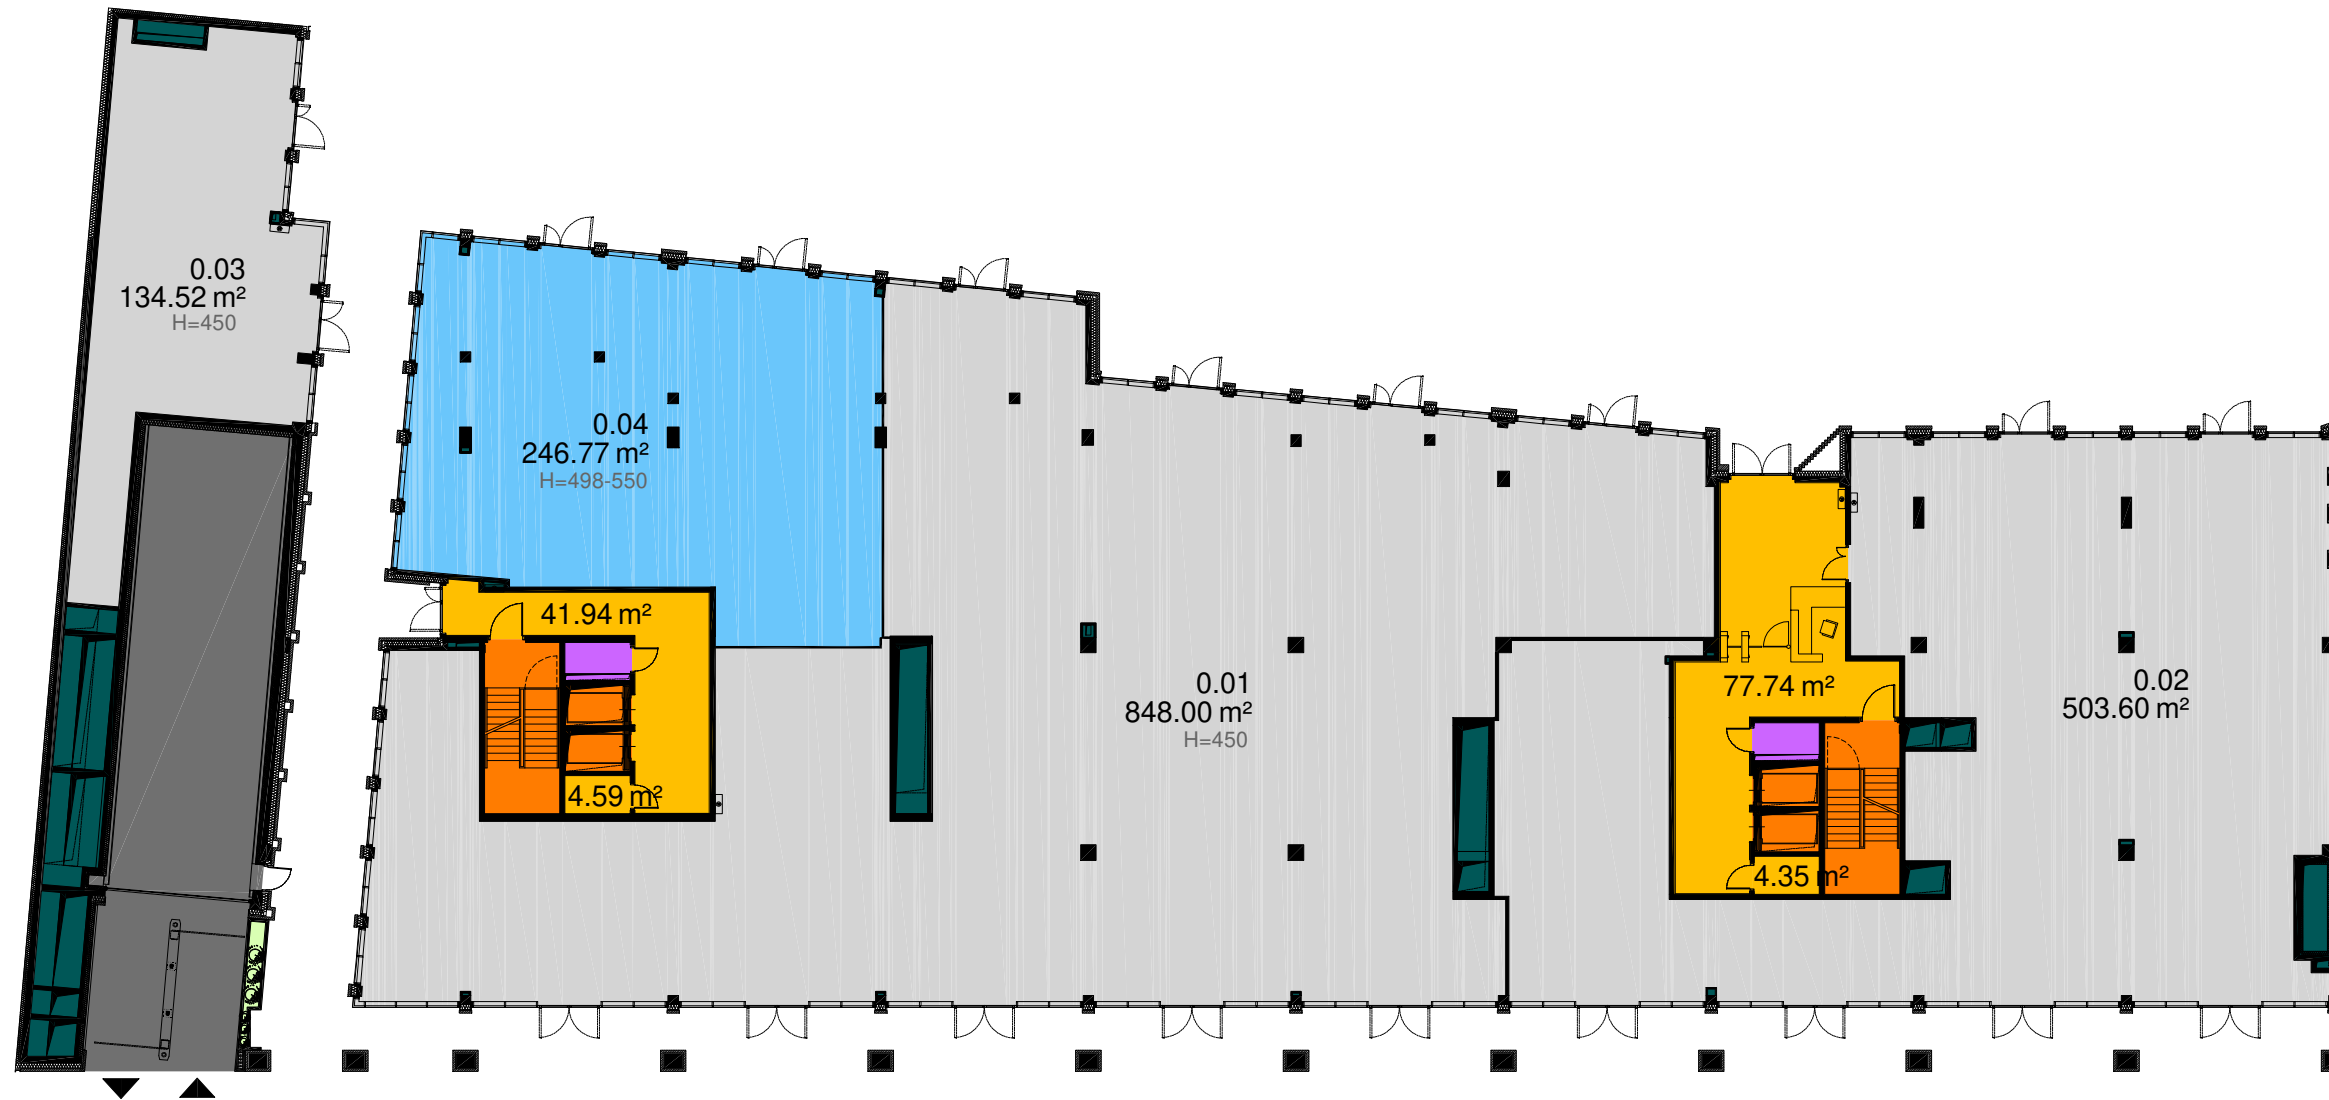

# CENTRUM PRASKIE KONESER M - Plac Konesera, 03-736 Warsaw

FLOORPLAN  
GROUND FLOOR

LIEBRECHT & WOOD  
A DIFFERENT VISION ON REAL ESTATE

VISUALIZATION

CROSS SECTION

SITE PLAN

For more information on leasing, contact:  
Liebrecht & wood Poland Sp. z o.o., Plac Konesera 8, 03-736 Warsaw, Poland,  
tel.: +48 22 128 44 44, [www.liebrecht-wood.com](http://www.liebrecht-wood.com), email: [info@liebrecht-wood.com](mailto:info@liebrecht-wood.com)