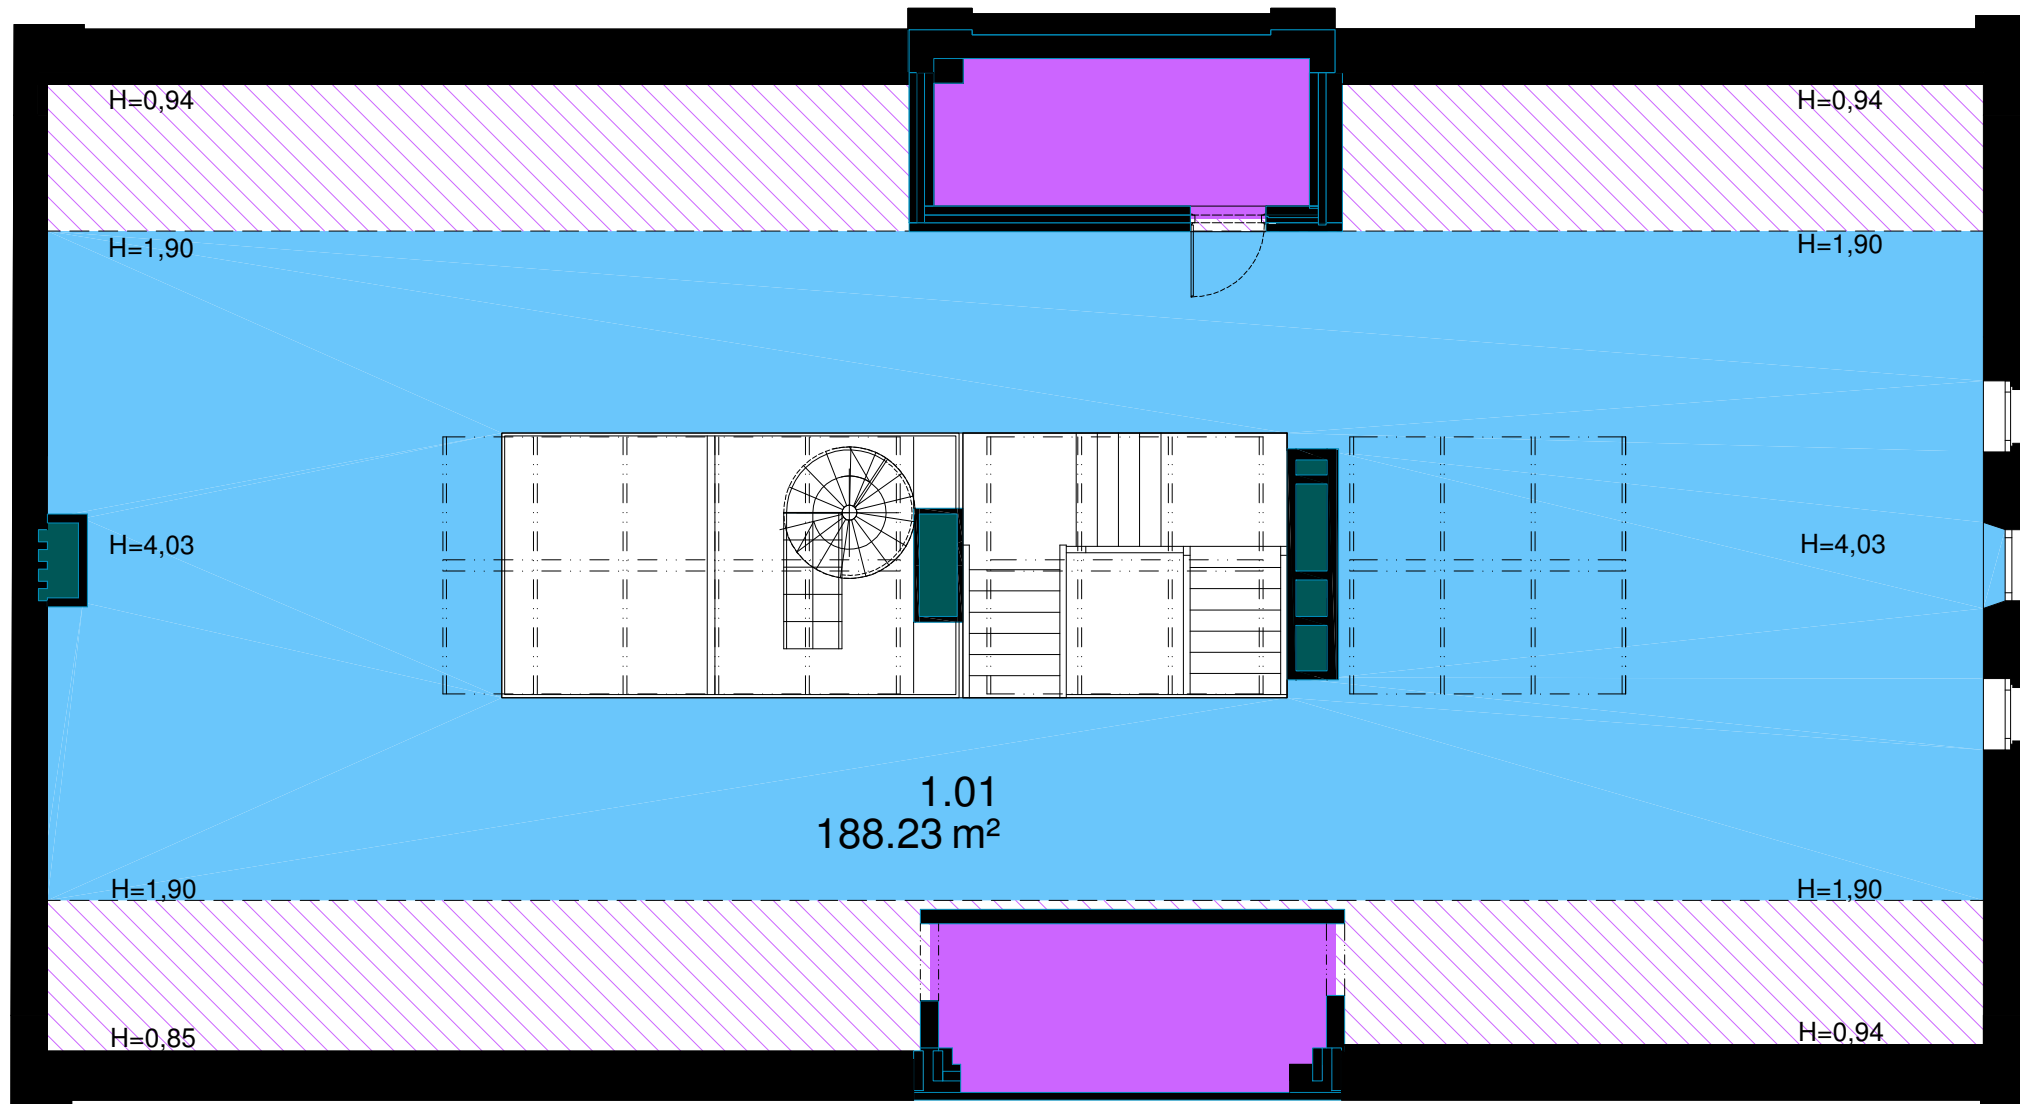

CENTRUM PRASKIE KONESER I - Plac Konesera 7, 03-736 Warsaw

PIĘTRO 1
FLOOR 1

LIEBRECHT & WOOD
A DIFFERENT VISION ON REAL ESTATE

VISUALIZATION

CROSS SECTION

SITE PLAN