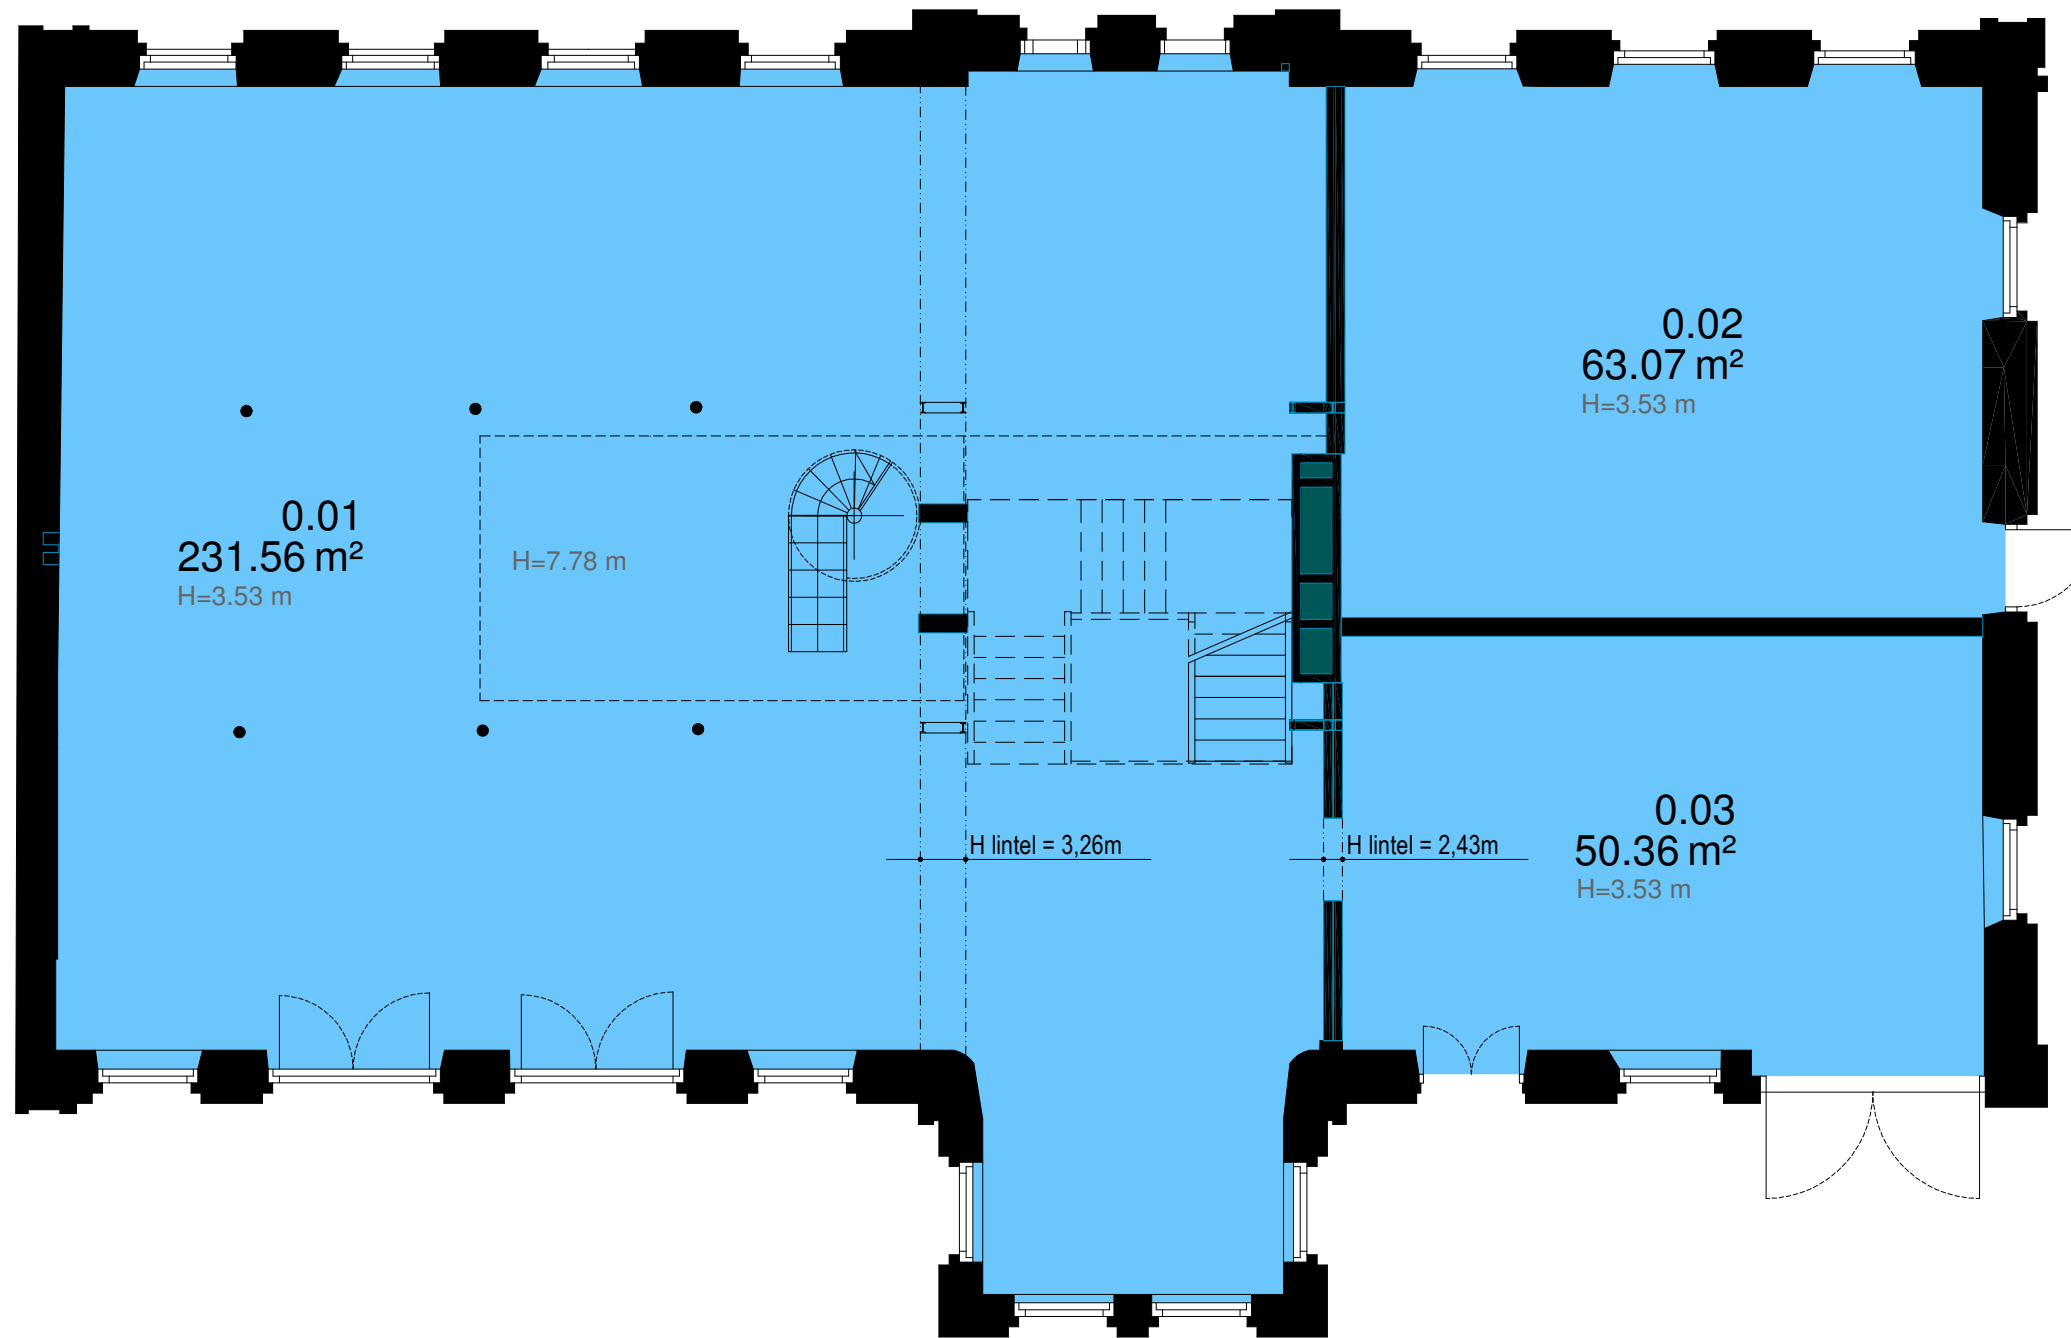

CENTRUM PRASKIE KONESER I - Plac Konesera 7, 03-736 Warsaw

PARTER
GROUND FLOOR

LIEBRECHT & WOOD
A DIFFERENT VISION ON REAL ESTATE

VISUALIZATION

CROSS SECTION

SITE PLAN