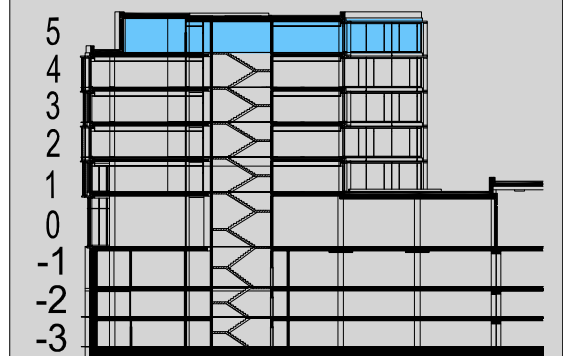

CENTRUM PRASKIE KONESER P - Pl. Konesera 8, 03-736 Warsaw

PLAN PIĘTRA
Piętro +5 - 648,30m²

LIEBRECHT & WOOD

A DIFFERENT VISION ON REAL ESTATE

VISUALIZATION

CROSS SECTION

SITE PLAN

For more information on leasing, contact:
Liebrecht & wood Poland Sp. z o.o., Plac Konesera 8, Centrum Praskie Koneser, 03-736 Warsaw,
tel.: +48 22 128 44 44, www.liebrecht-wood.com, email:info@liebrecht-wood.com