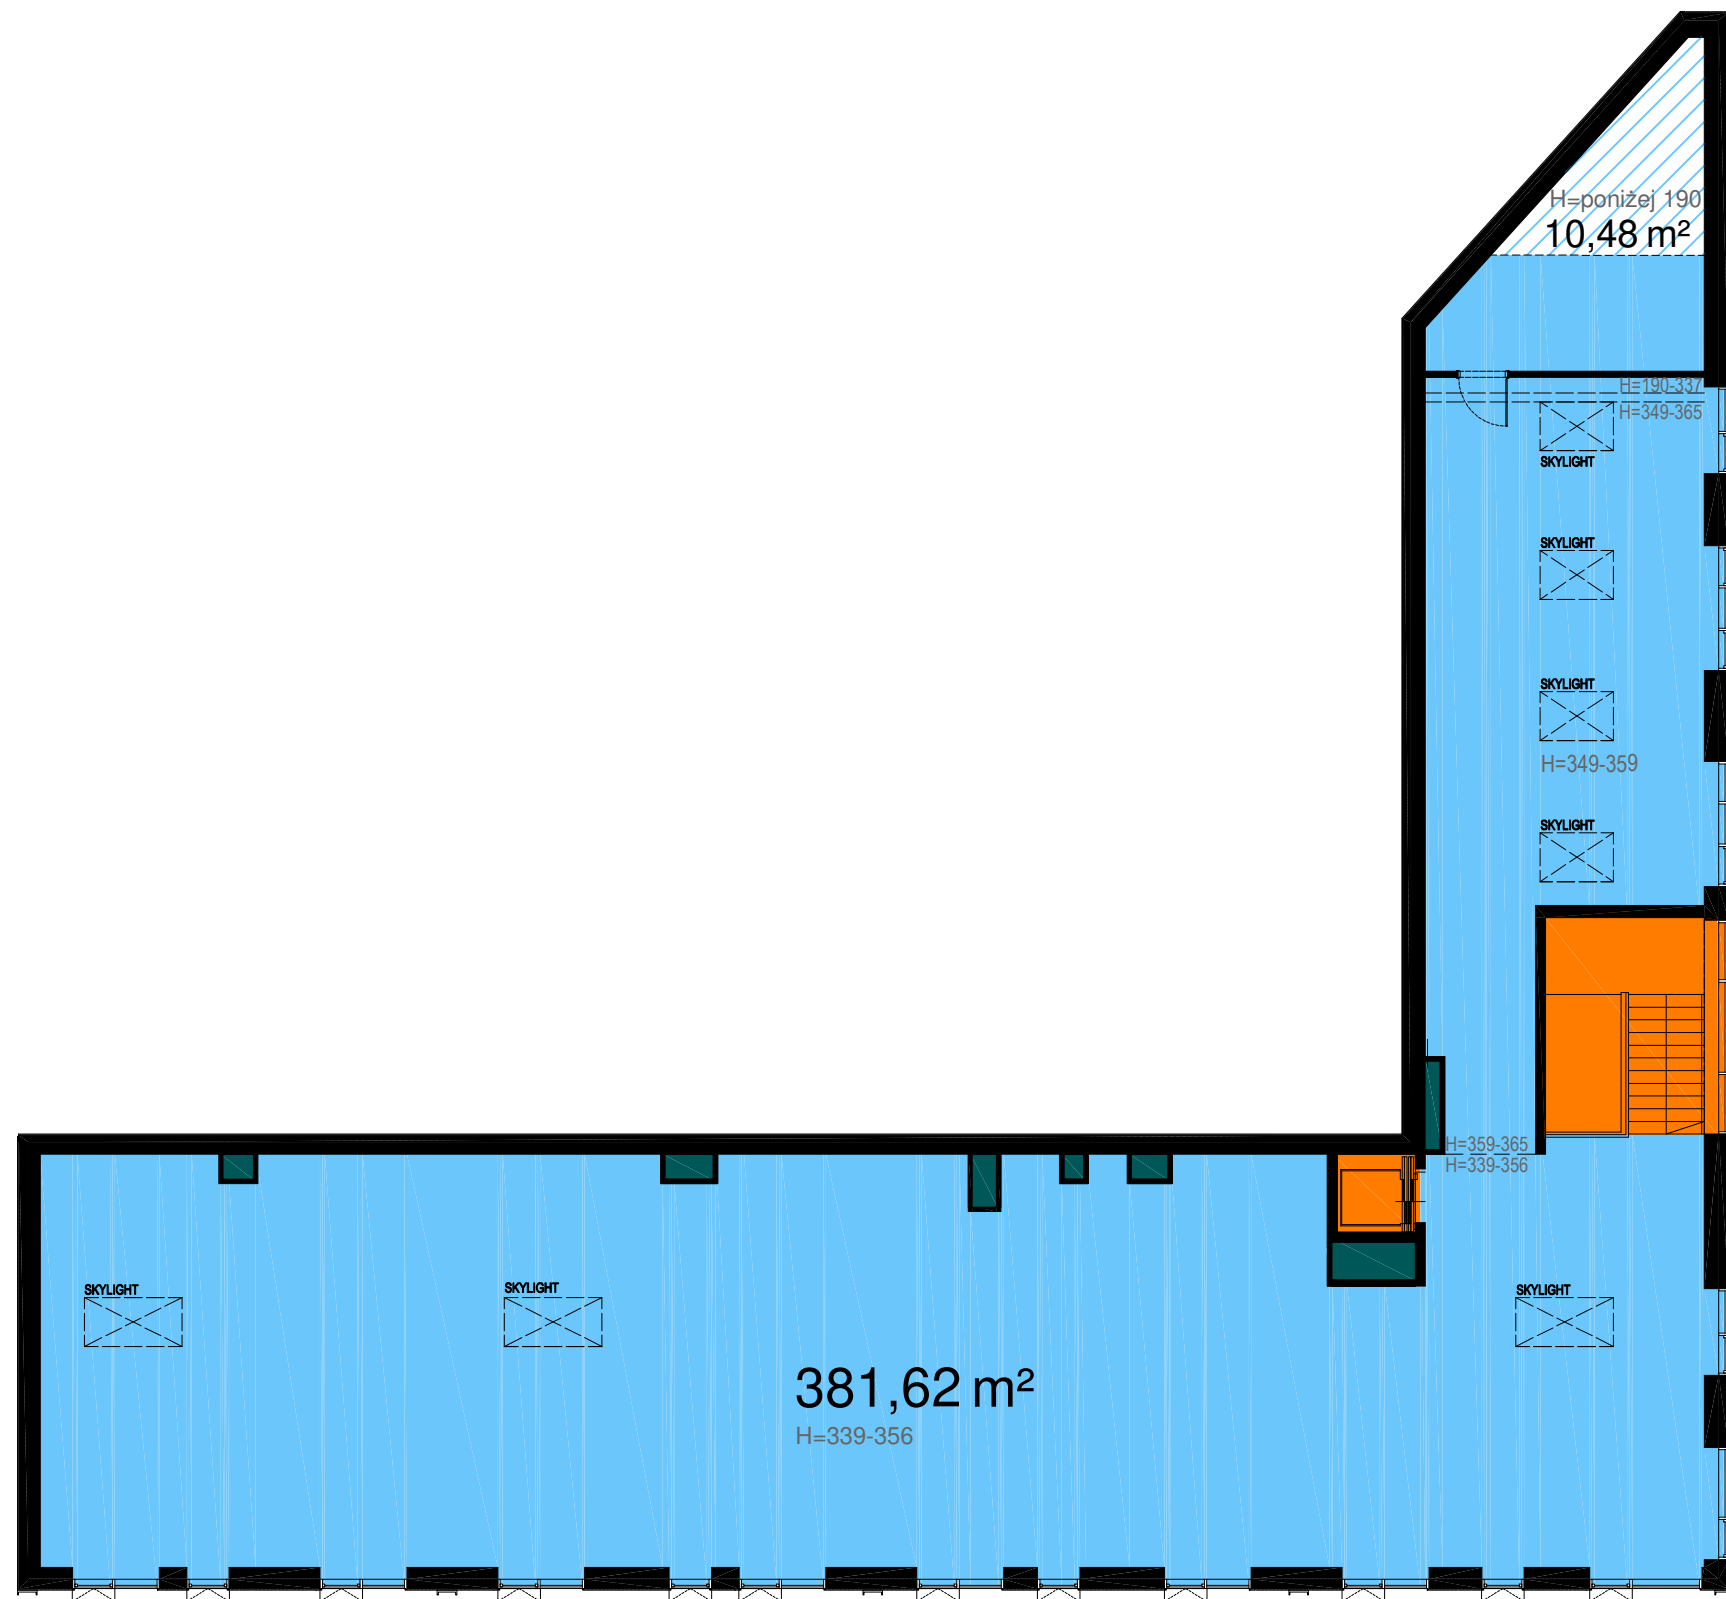

CENTRUM PRASKIE KONESER L - Plac Konesera 2, 03-736 Warsaw

FLOORPLAN
FLOOR 1

LIEBRECHT & WOOD
A DIFFERENT VISION ON REAL ESTATE

VISUALIZATION

CROSS SECTION

SITE PLAN

TILTING WINDOWS /
OKNO UCHYLNE

For more information on leasing, contact:
Liebrecht & wood Poland Sp. z o.o., Plac Konesera 8, 03-736 Warsaw, Poland,
tel.: +48 22 128 44 44, www.liebrecht-wood.com, email: info@liebrecht-wood.com