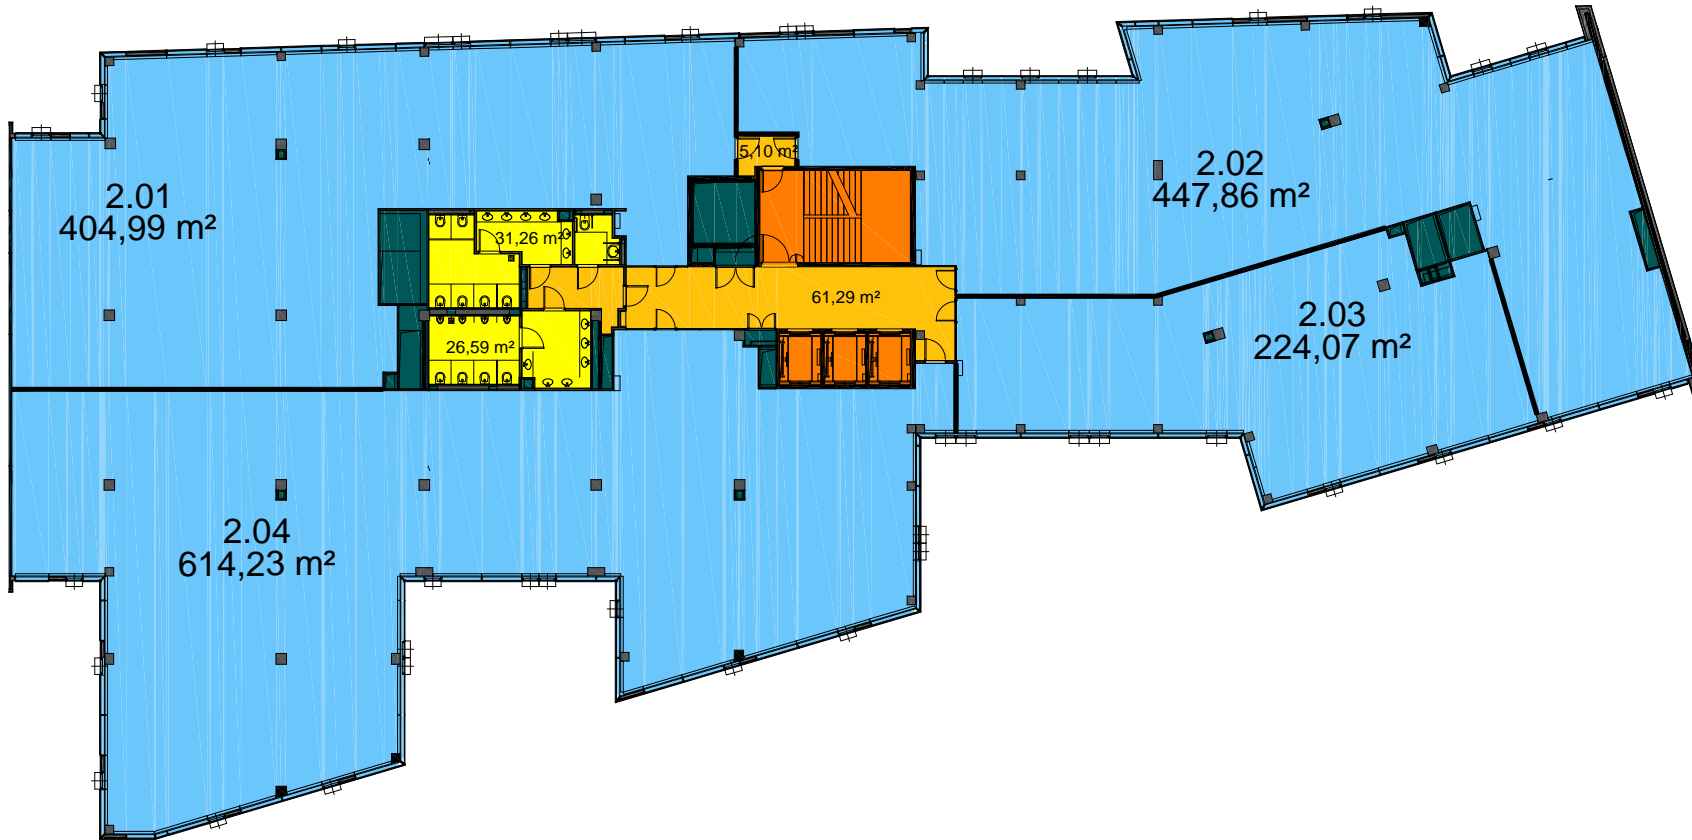

CENTRUM PRASKIE KONESER O - Ząbkowska 27/31, 03-736 Warsaw

PLAN PIĘTRA
Piętro 2 - 1691.15 m²

VISUALIZATION

CROSS SECTION

SITE PLAN

	NET LETTABLE AREA	1691,15 m ²	COMMON HALL AREA	26,63 m ²
	FLOOR HALL AREA	66,39 m ²	GROSS LETTABLE AREA	1842,02 m ²
	FLOOR TOILET AREA	57,85 m ²		