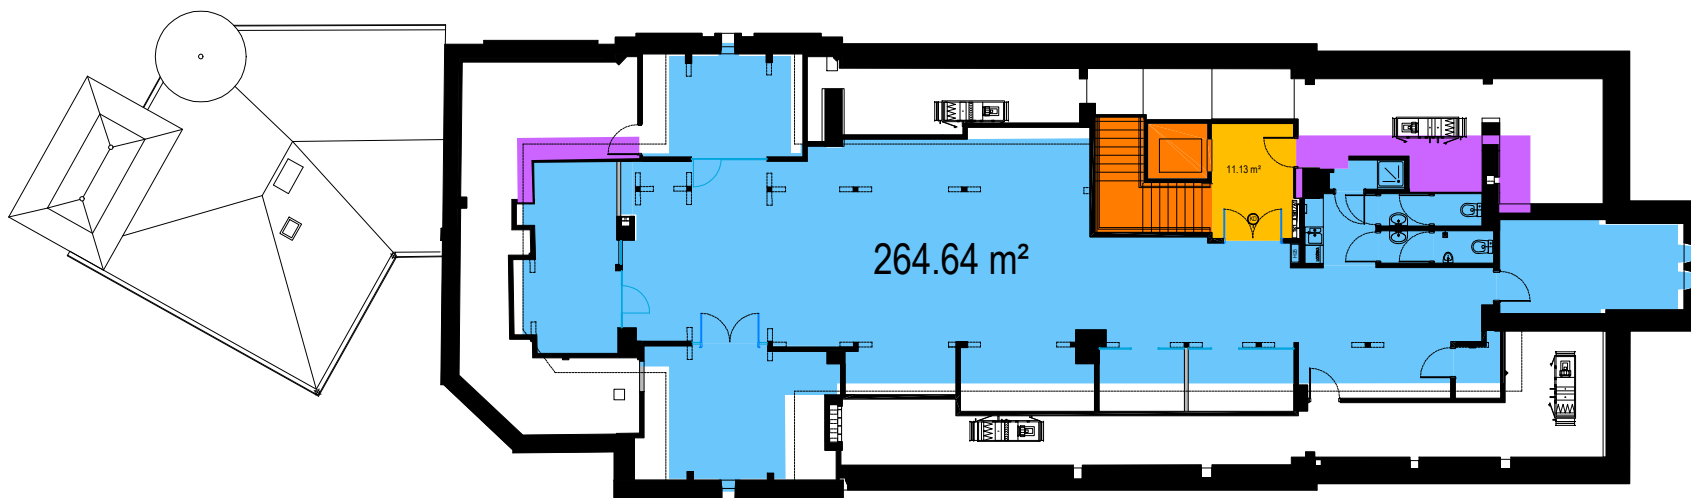

CENTRUM PRASKIE KONESER A - ul. Żąbkowska 27, 03-736 Warszawa

Plan Piętra

Piętro +2 - 264.64m²

LIEBRECHT & WOOD
A DIFFERENT VISION ON REAL ESTATE

VISUALIZATION

CROSS SECTION

SITE PLAN

For more information on leasing, contact: